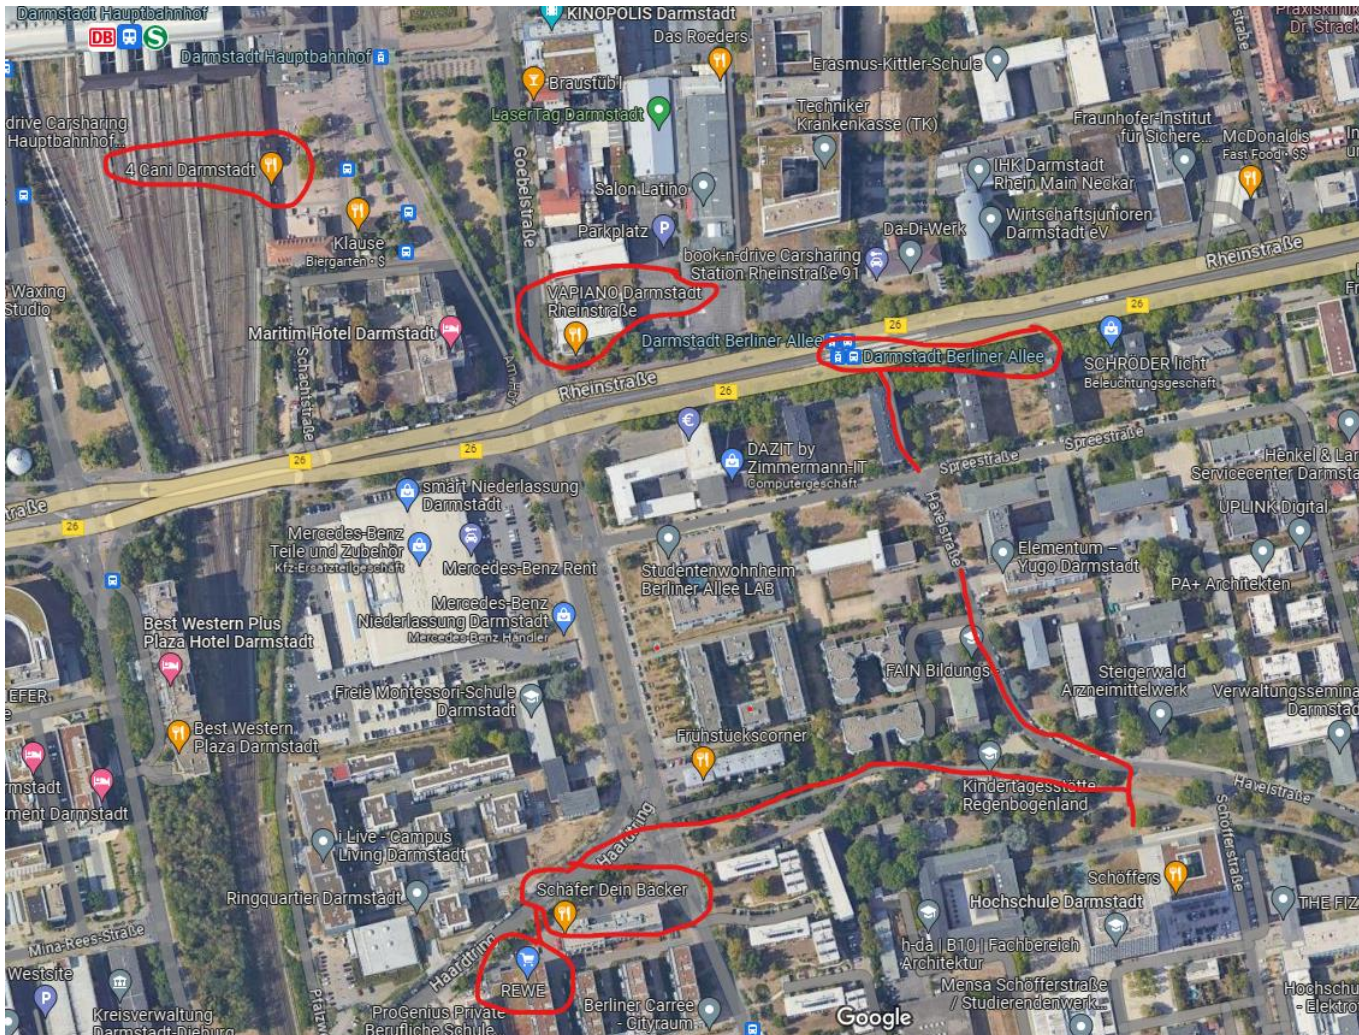

Useful information on public transport and food options

Public Transport: The closest station is Berliner Allee (trams and buses or short walk from Darmstadt Main Station)

Useful mobility apps:

Bolt: e-scooter rental service

Call a bike by Deutsche Bahn

RMV /HEAG Mobilo: Public transport Darmstadt and Hessen

Food options near and off Campus: Restaurant:
4 Cani at the Darmstadt Main Station or VaPiano. The closest option is Schäfer's Bakery and Rewe Supermarket, where you can find a wide range of snack and food options such as sandwiches and salads to go.

Free City Wi-Fi throughout City Centre and Darmstadt App with city maps, sights and city tour